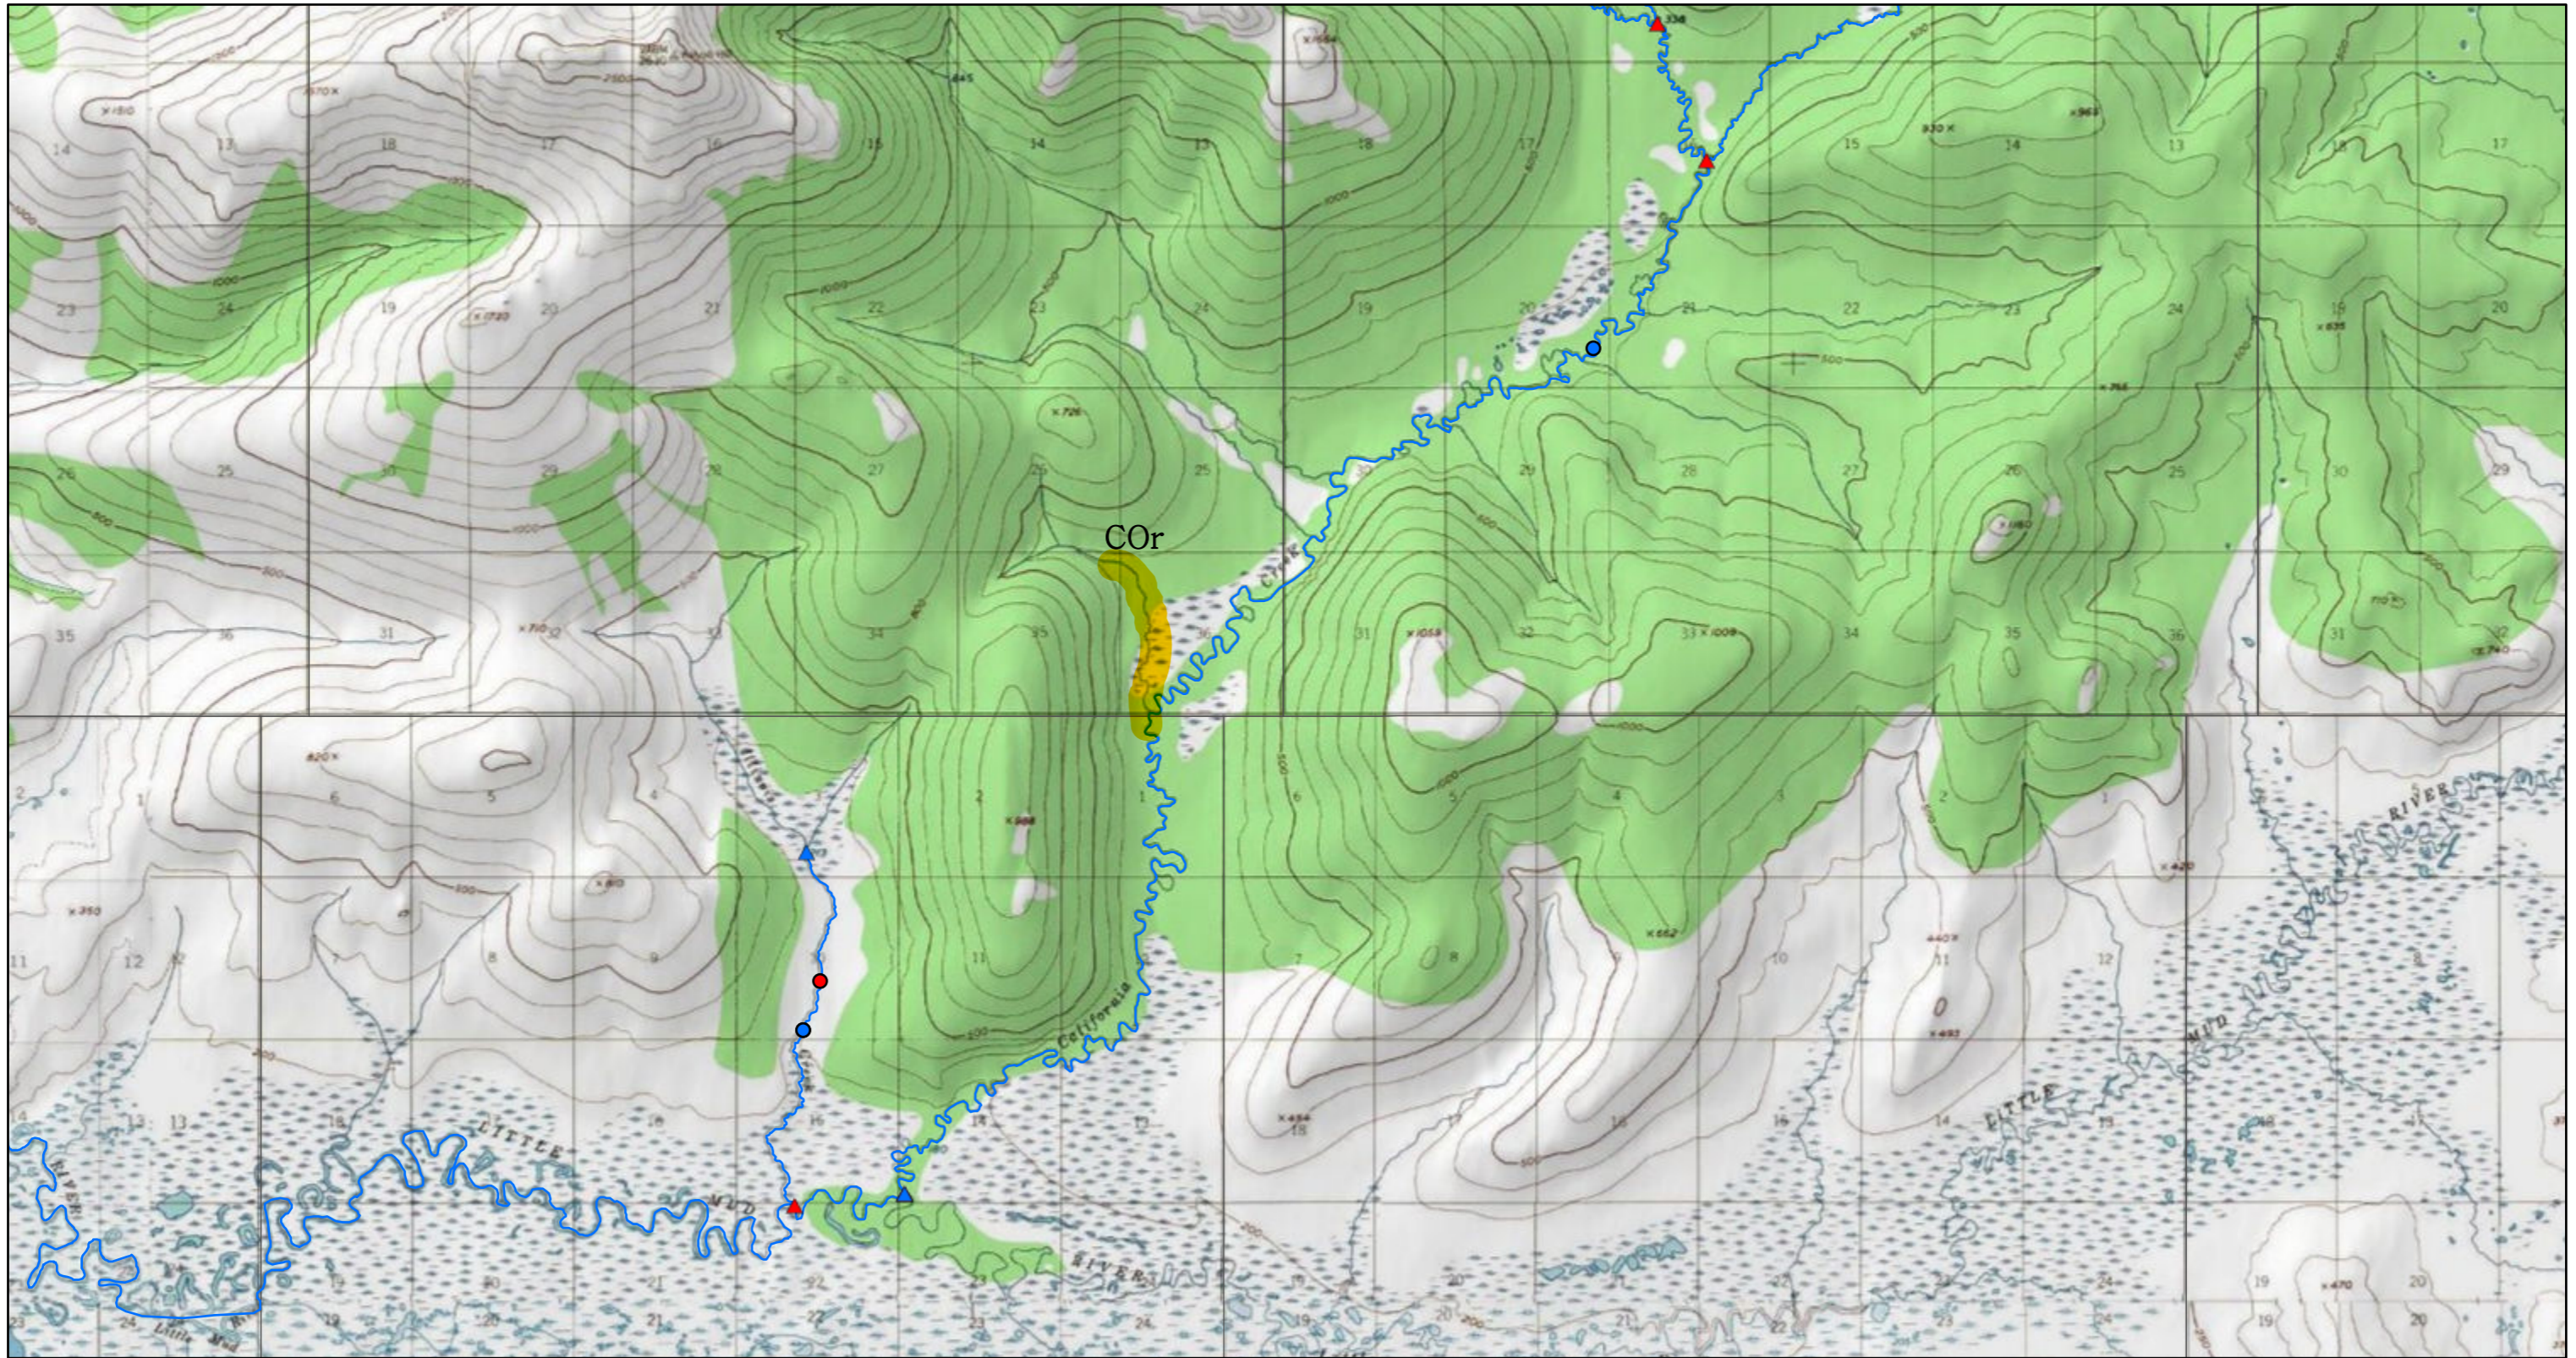

AWC Map

8/29/2022, 4:07:09 PM

AWC 2022 Layer - Anadromous points ▲ UPPER

▲ LOWER

● MID Begin

● MID End

— AWC 2022 Layer - Anadromous streams

□ PLSS - PLS TOWNSHIP PY

1:144,448

Copyright:© 2013 National Geographic Society, i-cubed